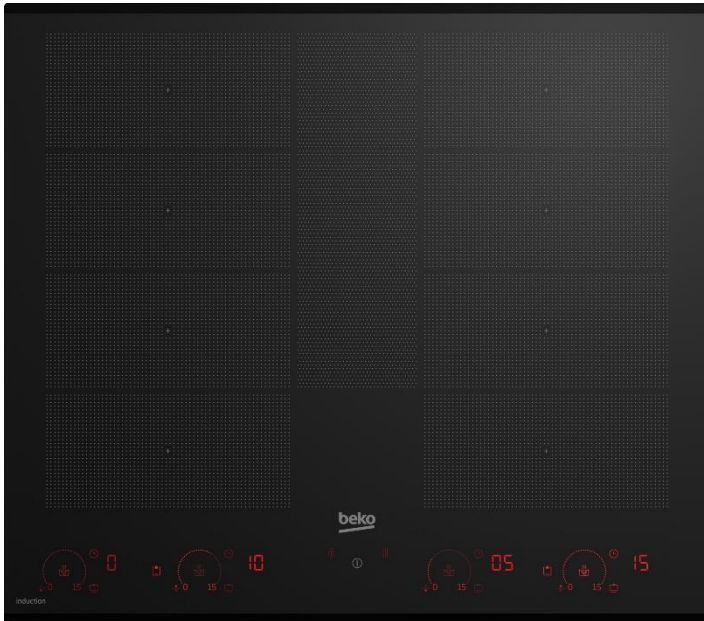

BUILT-IN INDUCTION HOB

MODEL: HII68811NT

RRP : _____
Our : _____
Price

- 15 cooking levels
- Digital Display
- Front touch control slider
- Booster function
- Full Flexi Zone
- Residual Heat indicator
- Overflow protection system
- Automatic switch-off
- Child Safety Lock

H 5.5 x W 58 x D 51 cm

Left front Zone: 3600 W

Right front Zone: 3600 W

Centre Zone: 1800 W

Left rear Zone: 3600 W

Right rear Zone: 3600 W

Electrical Power: 7400 W