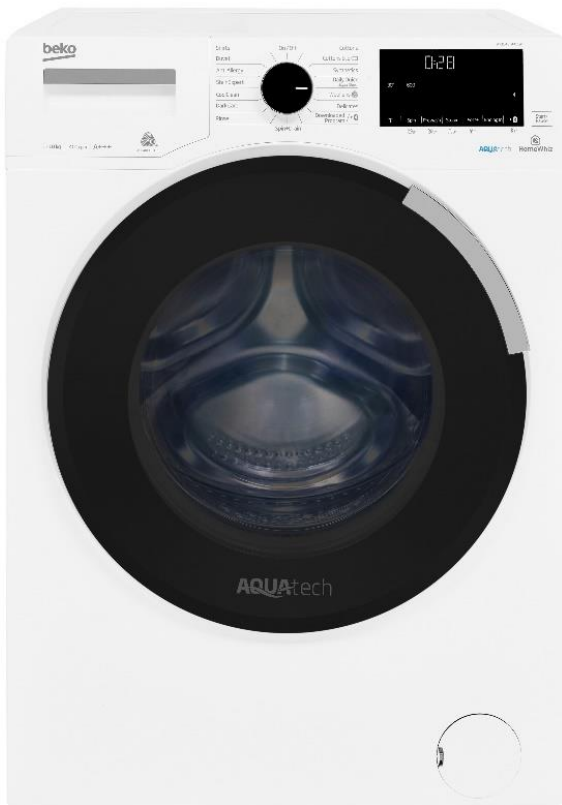

WASHING MACHINE

MODEL: WER104P4E1W

1-10 Kg Load Capacity

RRP : € _____

Our Price : € _____

Variable Spin Speed 400 – 1400 rpm

15 variable washing programmes

Cottons, Cottons Eco, Synthetics, Daily Quick/Super Short, Wool/HandWash, Delicates, Download Cycle, Spin+Drain, Rinse, DarkWash/Jeans, CoolClean, StainExpert, Anti Allergy, Duvet/DownWear, Shirts

Auxiliary Functions

Prewash, **SteamCure®**, Fast+, Drum Clean, Extra Rinse, Child Lock, Bluetooth (Pairing)

Technology

AquaTech®, **SteamCure™**, ProSmart™ Inverter motor, AddGarment, WoolMark®, Aquafusion®, Aquawave®, Optisense®, AntiCrease®, HomeWhiz

H 85 x W 60 x D 64 cm

Current

Upcoming

Design

Colour: White
Door type – Premium XL
Door colour – Black
Handle colour – Chrome
Display - Digital

Cross and bearings are guaranteed for 2 Years